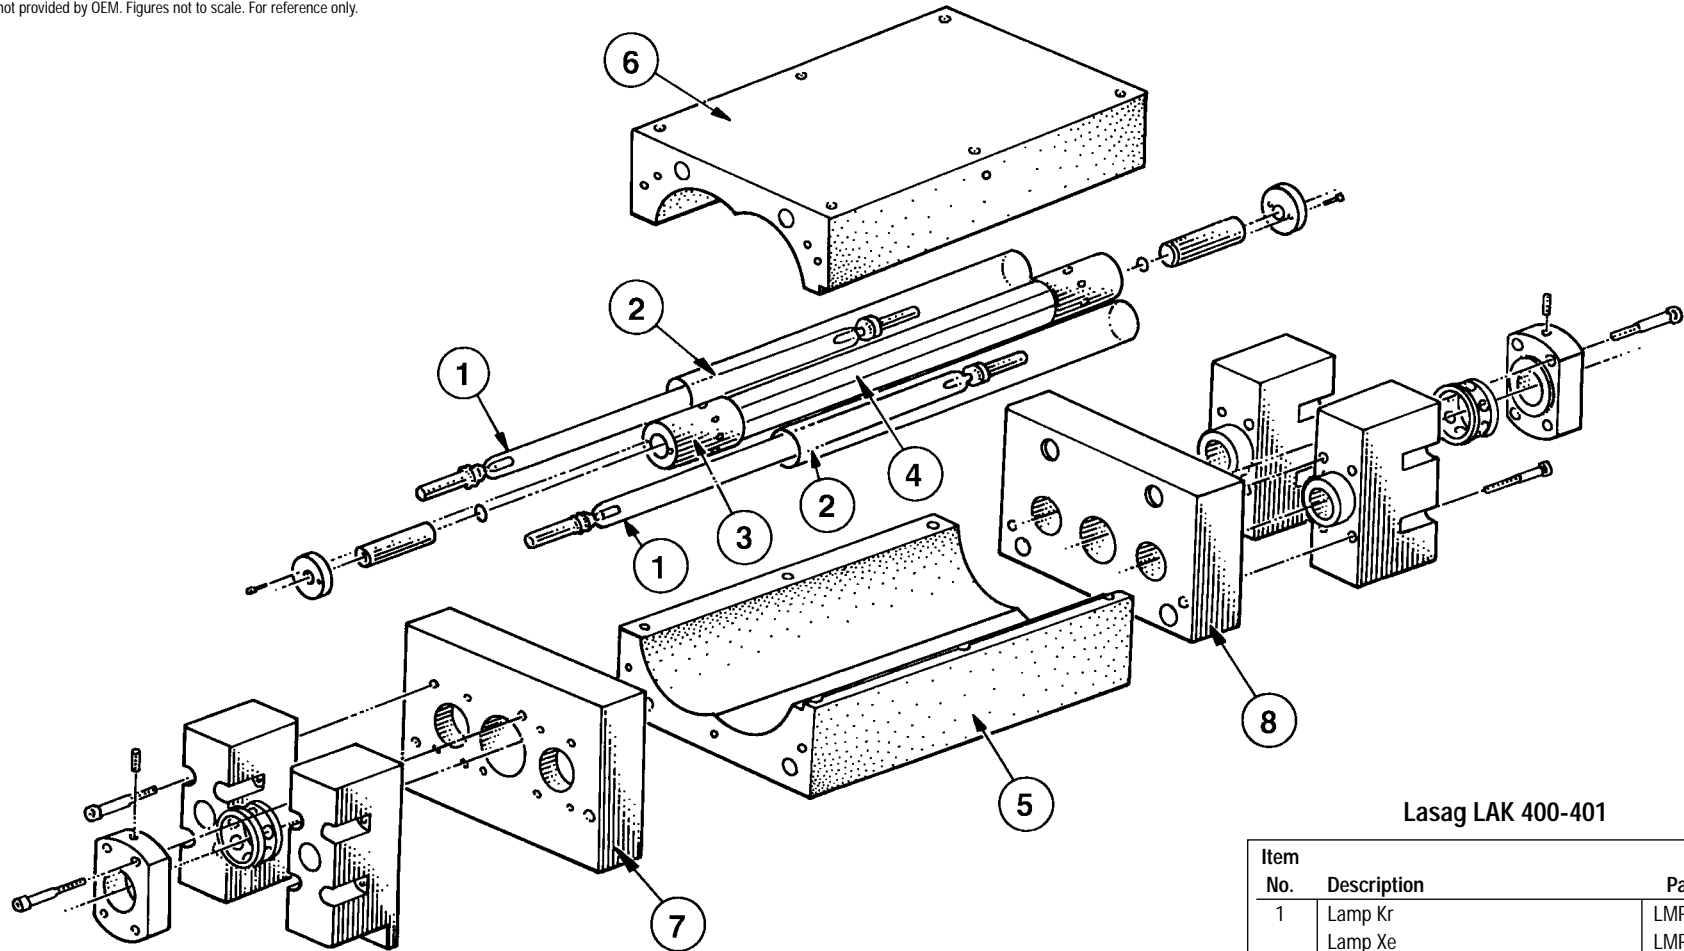

# DIRECTED LIGHT INC.

633 River Oaks Parkway • San Jose, CA 95134

1-800-468-2326 • FAX: 408-321-8466

Drawing not provided by OEM. Figures not to scale. For reference only.

Lasag LAK 400-401

Item No.	Description	Part No.
1	Lamp Kr Lamp Xe Lamp Xe (Low Impedance)	LMP-10812 LMP-11297 LMP-11674
2	Flow Tube, Lamp	FLT-14920
3	Flow Tube, Rod	FLT-14921
4	Rod, YAG 1/4" x 6"	ROD-13894
5	Cavity Lower	CAV-14922
6	Cavity Upper	CAV-14923
7	Cavity Endplate, Left	CAV-14924
8	Cavity Endplate, Right	CAV-14925