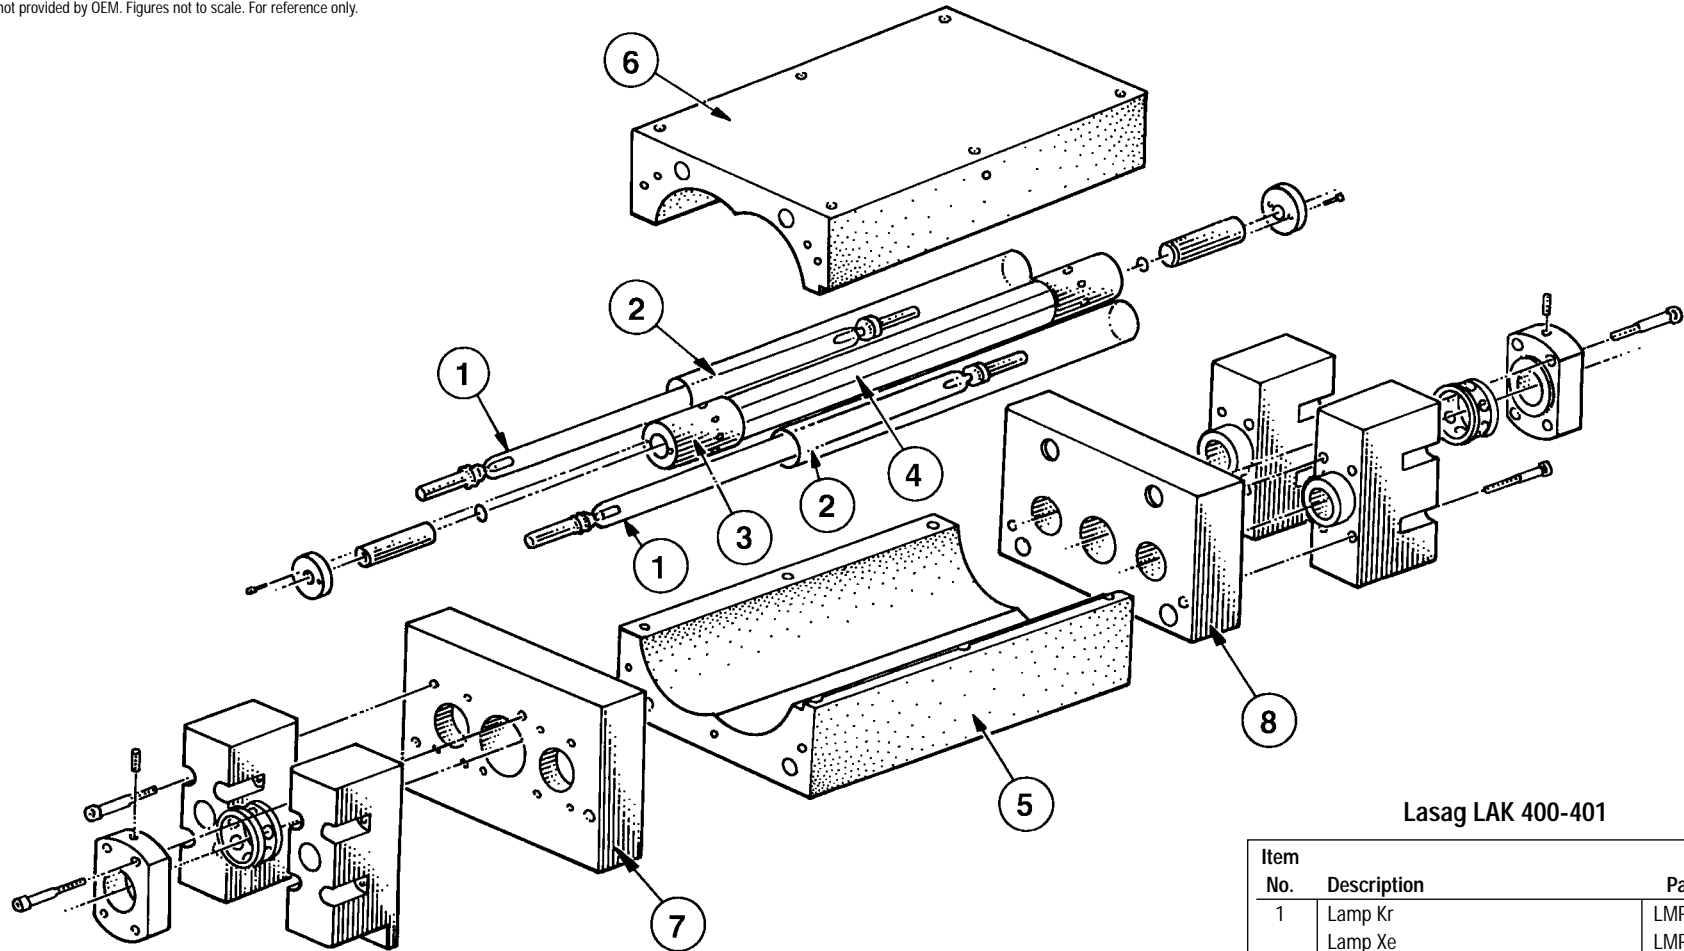

DIRECTED LIGHT INC.

633 River Oaks Parkway • San Jose, CA 95134

1-800-468-2326 • FAX: 408-321-8466

Drawing not provided by OEM. Figures not to scale. For reference only.

Lasag LAK 400-401

Item No.	Description	Part No.
1	Lamp Kr Lamp Xe Lamp Xe (Low Impedance)	LMP-10812 LMP-11297 LMP-11674
2	Flow Tube, Lamp	FLT-14920
3	Flow Tube, Rod	FLT-14921
4	Rod, YAG 1/4" x 6"	ROD-13894
5	Cavity Lower	CAV-14922
6	Cavity Upper	CAV-14923
7	Cavity Endplate, Left	CAV-14924
8	Cavity Endplate, Right	CAV-14925