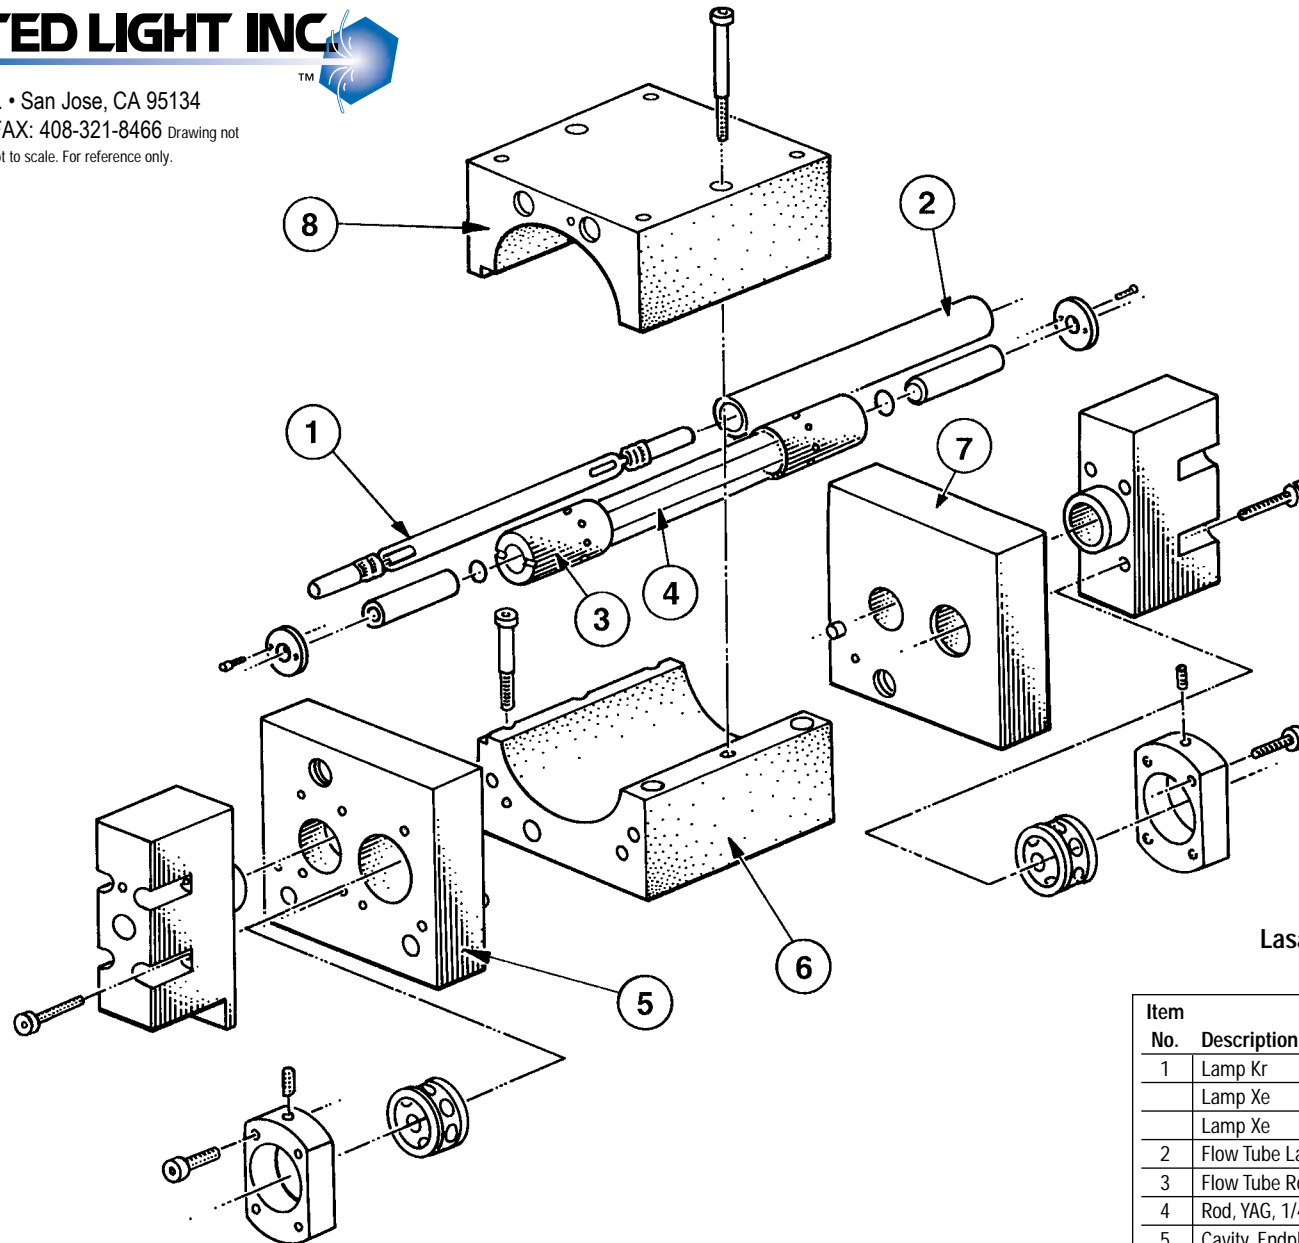

DIRECTED LIGHT INC.

74 Bonaventura Dr. • San Jose, CA 95134
 1-800-468-2326 • FAX: 408-321-8466 Drawing not
 provided by OEM. Figures not to scale. For reference only.

Lasag KLS, 016, 111, 126
 LAK 100-101

Item No.	Description	Part No.
1	Lamp Kr	LMP-11022
	Lamp Xe	LMP-11551
	Lamp Xe	LMP-11918
2	Flow Tube Lamp	FLT-14936
3	Flow Tube Rod	FLT-14937
4	Rod, YAG, 1/4" x 3"	ROD-14942
5	Cavity, Endplate, Left	CAV-14938
6	Cavity, Lower, Lasag	CAV-14939
7	Cavity, Endplate, Right	CAV-14940
8	Cavity, Upper, Lasag	CAV-14941